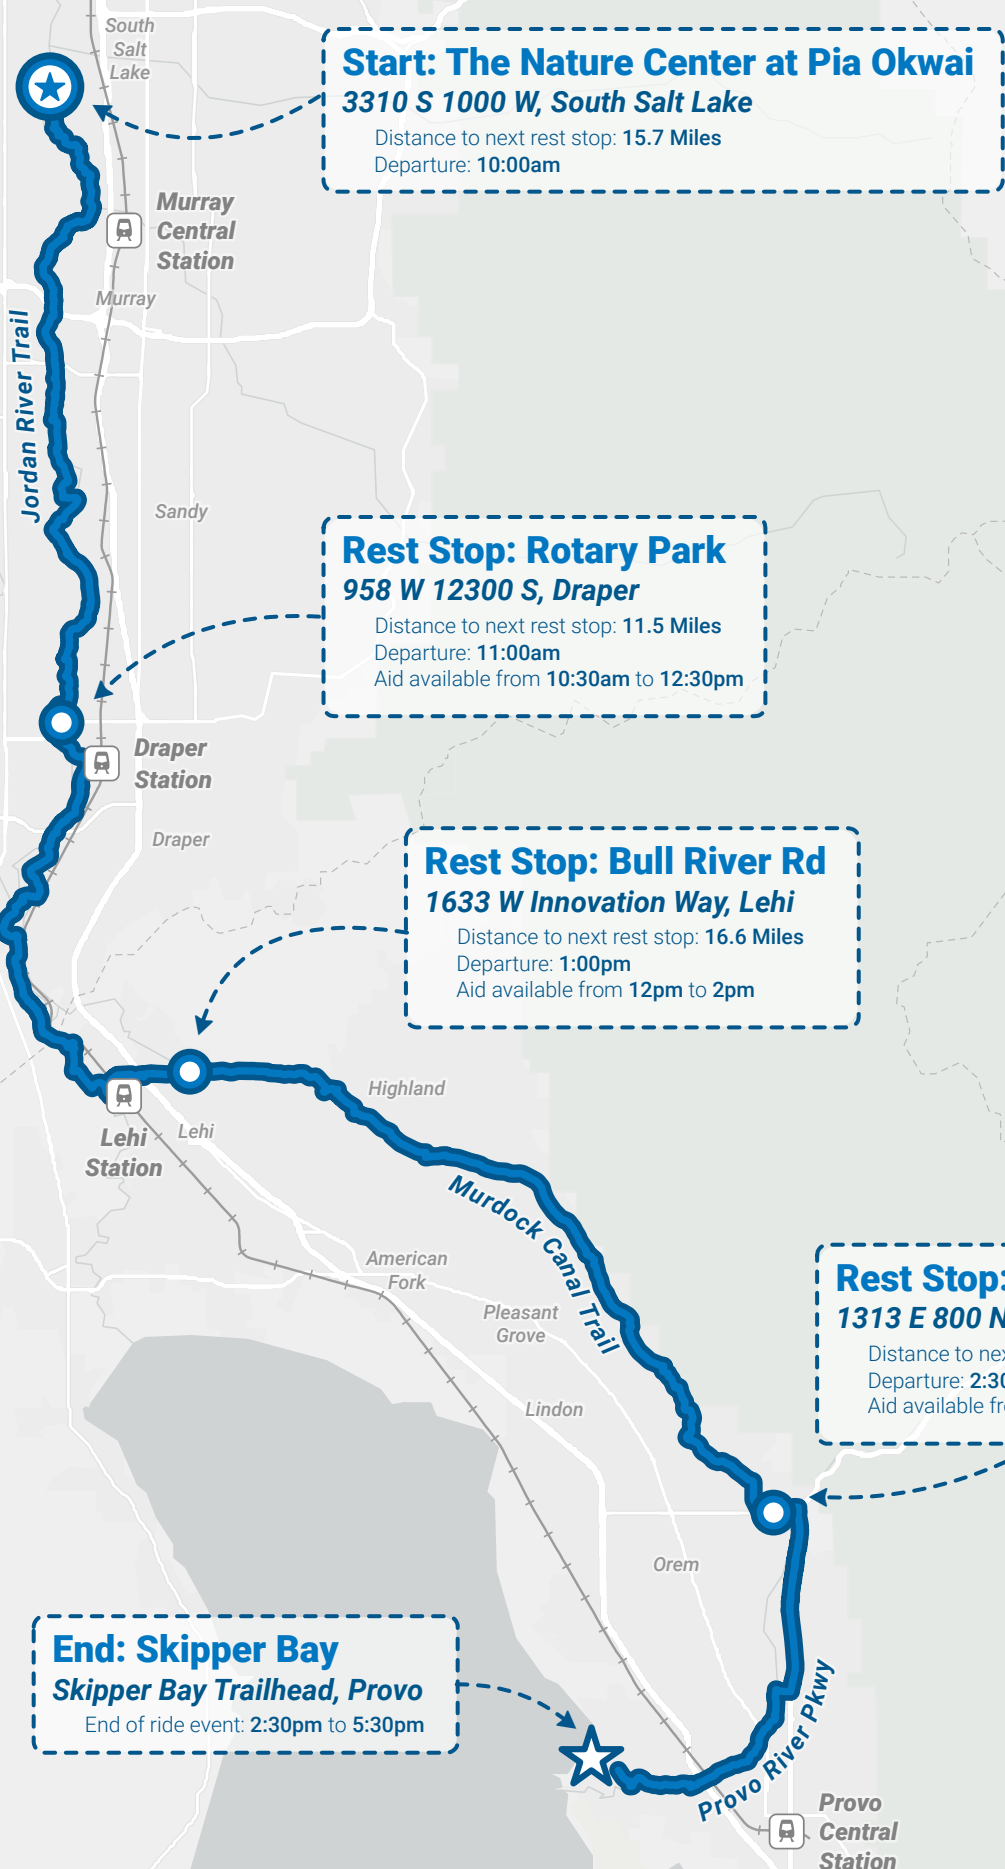

Golden Spoke Ride 2025

Start: The Nature Center at Pia Okwai
3310 S 1000 W, South Salt Lake
 Distance to next rest stop: 15.7 Miles
 Departure: 10:00am

Rest Stop: Rotary Park
958 W 12300 S, Draper
 Distance to next rest stop: 11.5 Miles
 Departure: 11:00am
 Aid available from 10:30am to 12:30pm

Rest Stop: Bull River Rd
1633 W Innovation Way, Lehi
 Distance to next rest stop: 16.6 Miles
 Departure: 1:00pm
 Aid available from 12pm to 2pm

Rest Stop: Palisade Park
1313 E 800 N, Orem
 Distance to next rest stop: 9.7 Miles
 Departure: 2:30pm
 Aid available from 1:30pm to 3:30pm

End: Skipper Bay
Skipper Bay Trailhead, Provo
 End of ride event: 2:30pm to 5:30pm